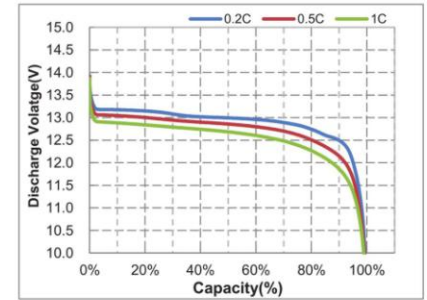

Size: 168*89.2*43mm / 6.6*3.5*1.7in

Weight: 760g/1.66Lb

The voltage of the DC5521 output port is output directly from 4S LiFePO4 battery by through the PCM, so the output voltage is not constant. But in one of discharge cycle, more than 90% of the time, the output voltage is about from 12V to 13V.

Lithium Iron phosphate (LiFePO4) battery discharge characteristics

Different Rate Discharge Curve @25°C

In one of discharge cycle, more than 90% of the time, the output voltage is about from 12V to 13V.